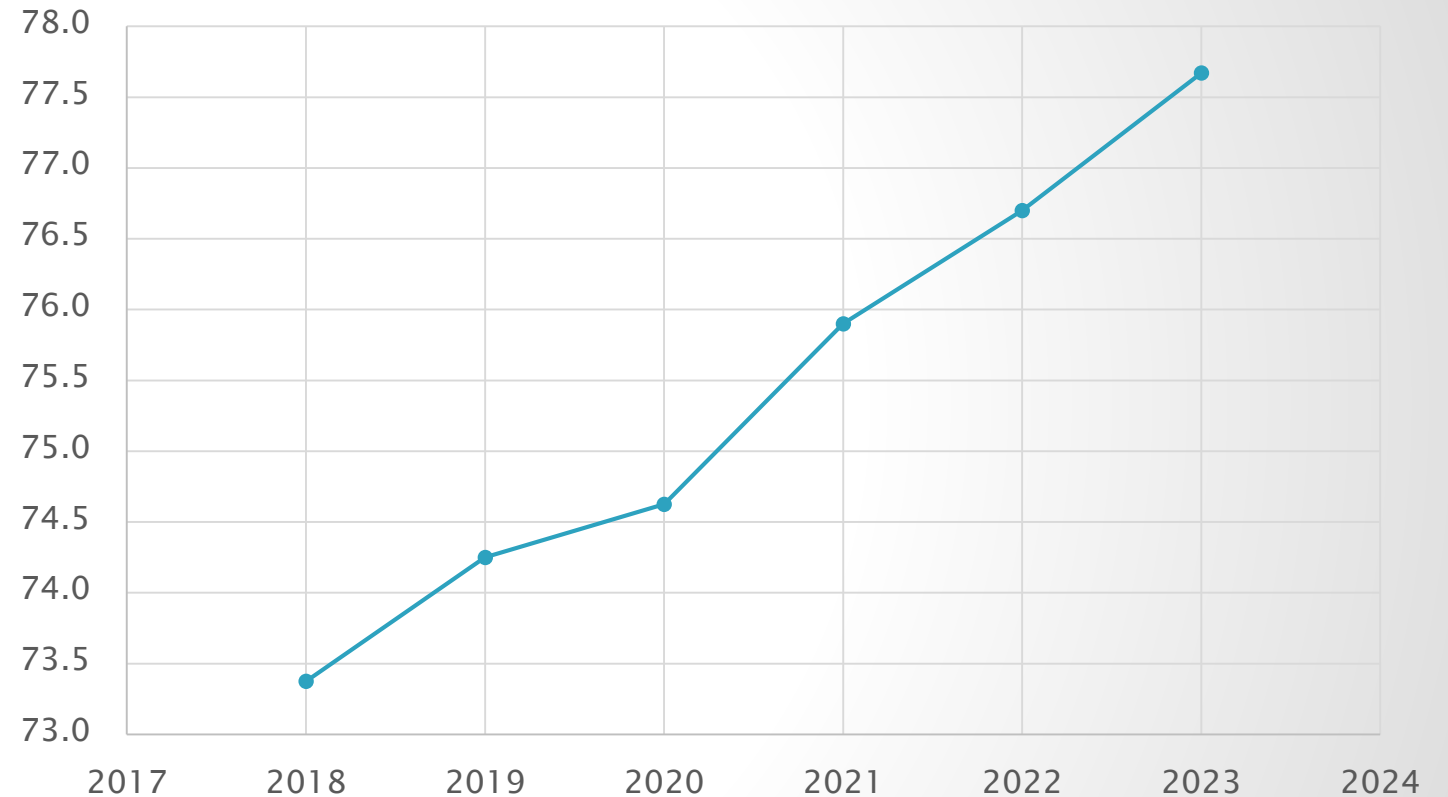

# BAC Results European School Luxembourg 1

## BAC RESULTS LUX 1

YEAR	BAC RESULTS	
2018	*78.7	<b>73.4</b>
2019	*79.4	<b>74.3</b>
2020	*79.7	<b>74.6</b>
2021		<b>75.9</b>
2022		<b>76.7</b>
2023		<b>77.7</b>

\* Old Marks converted to New marking scale (  $x-60 \cdot 5/4 + 50$  )